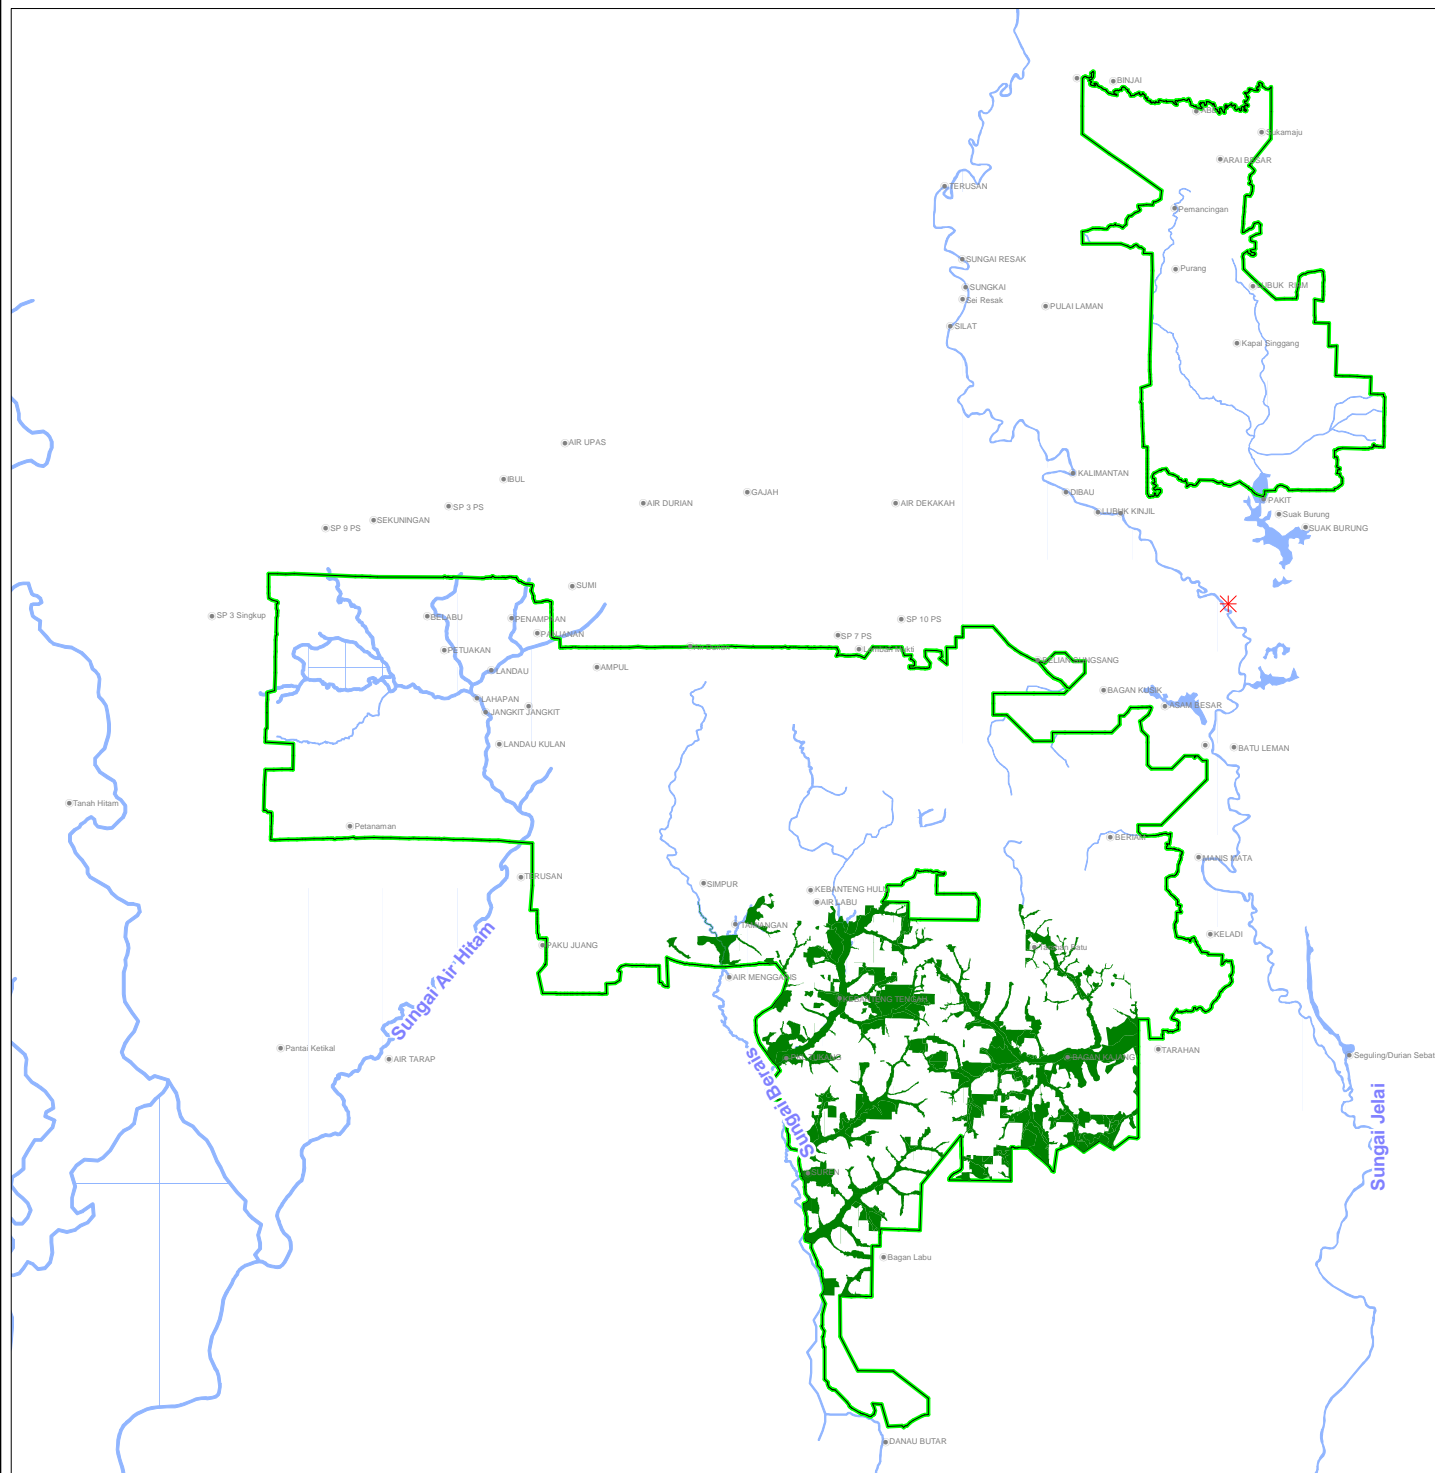

PT. HARAPAN SAWIT LESTARI
PETA HOT SPOT

DATA TANGGAL
16 Agustus 2019

Keterangan :

-  HSL / ISK Boundary
-  Hcv
-  Hot Spot

Data Sources

1. Badan Meteorologi Klimatologi Dan Geofisika
2. Global Forest Watch
3. Lembaga Penerbangan Dan Antariksa Nasional

Datum and Projection

Projection : UTM Zone 49S
 Datum : WGS 84

Location Index

Map Registered No : 583HSL/ISK/Hotspot/2019
 Date Prepared : 16 Agustus 2019
 Replaces :
 Prepared by : D. Triyadi

PT. Harapan Sawit Lestari