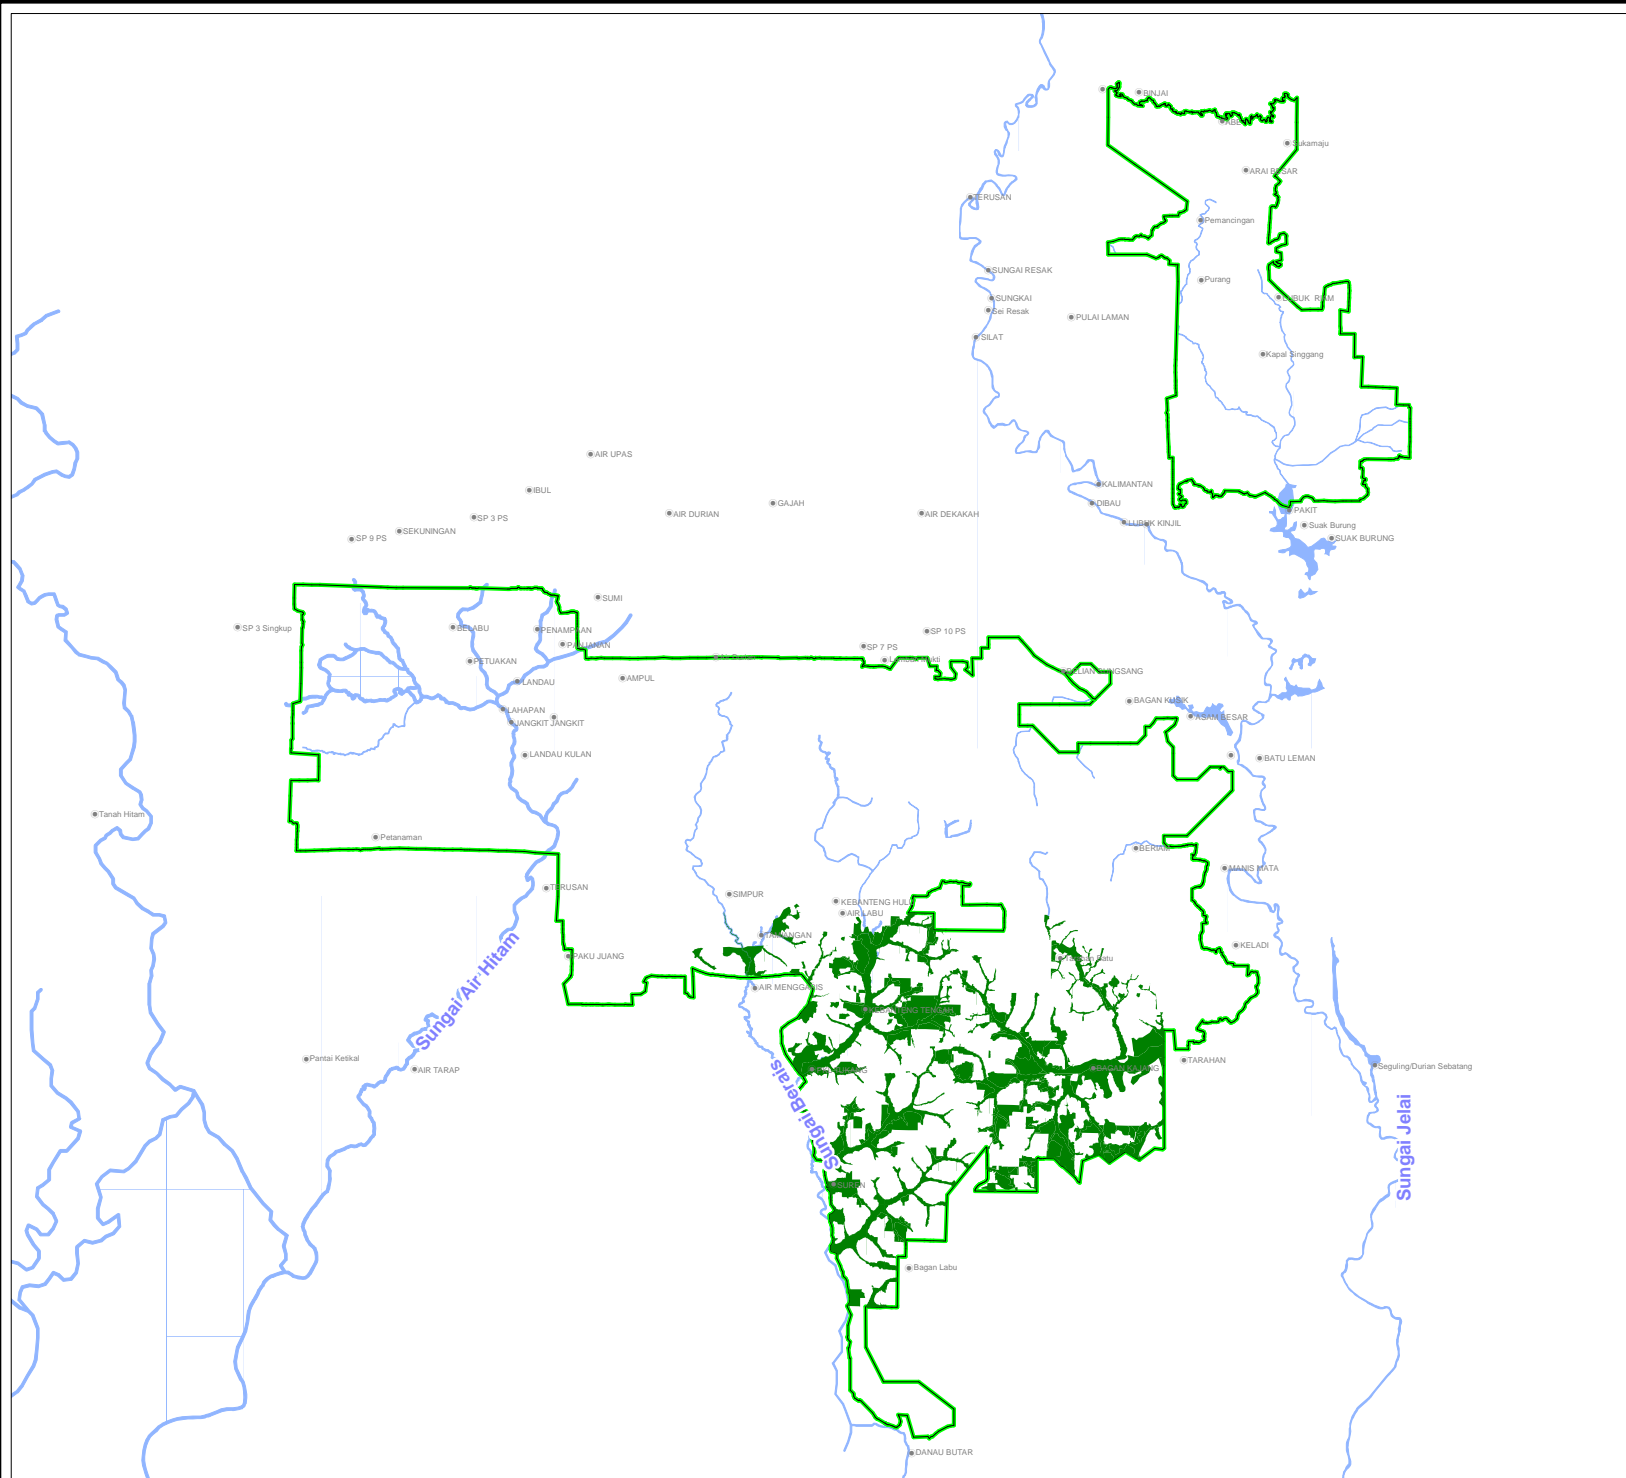

PT. HARAPAN SAWIT LESTARI
PETA HOT SPOT

DATA TANGGAL
7 July 2019

Keterangan :

-  HSL / ISK Boundary
-  Hcv
-  Hot Spot

Data Sources

1. Badan Meteorologi Klimatologi Dan Geofisika
2. Global Forest Watch
3. Lembaga Penerbangan Dan Antariksa Nasional

Datum and Projection

Projection : UTM Zone 49S
Datum : WGS 84

Location Index

Map Registered No : 543HSL/ISK/Hotspot/2019
Date Prepared : 7 July 2019
Replaces :
Prepared by : D. Triyadi

PT. Harapan Sawit Lestari