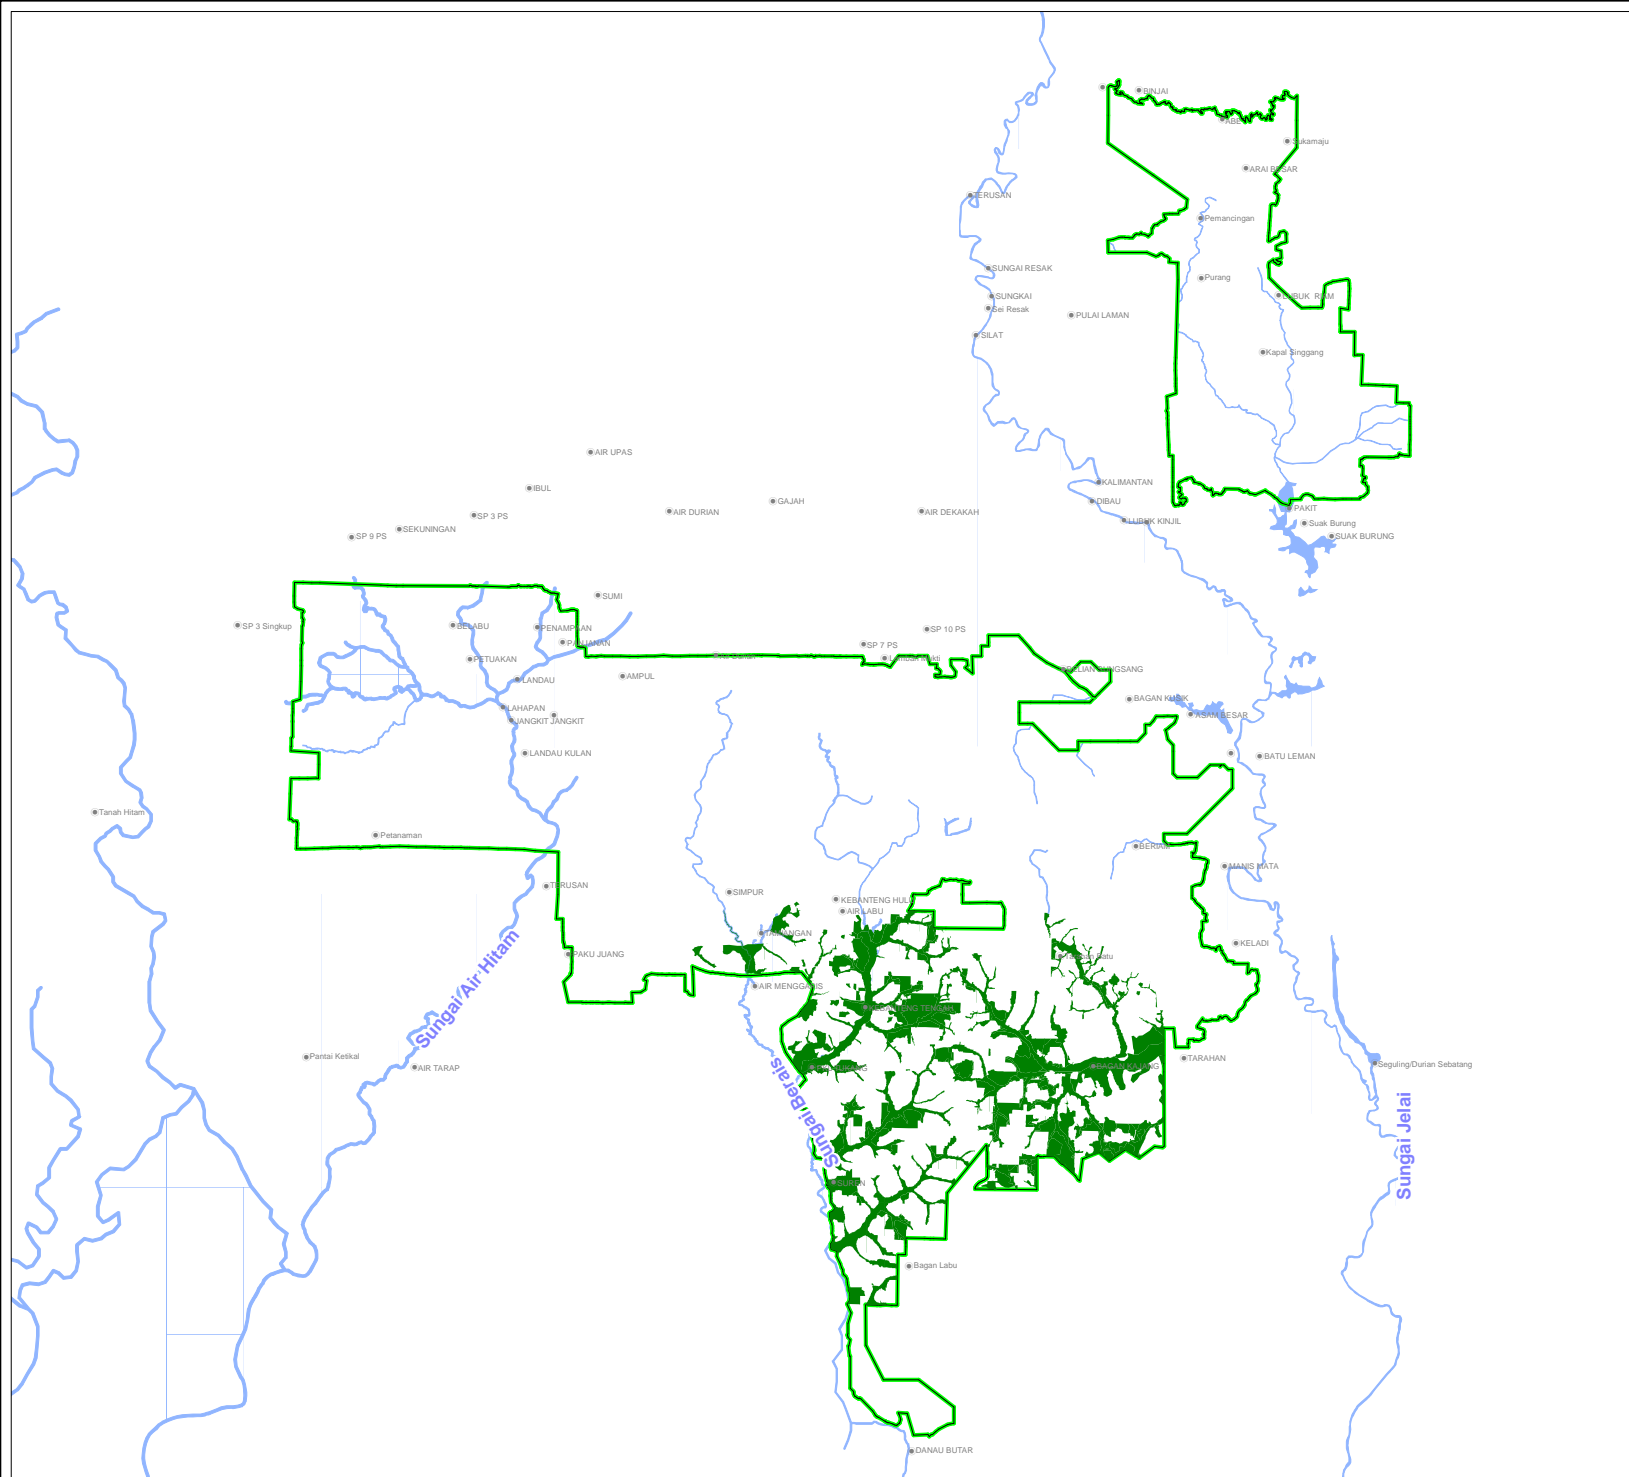

PT. HARAPAN SAWIT LESTARI
PETA HOT SPOT

DATA TANGGAL
20 June 2019

Keterangan :

-  HSL / ISK Boundary
-  Hcv
-  Hot Spot

Data Sources

1. Badan Meteorologi Klimatologi Dan Geofisika
2. Global Forest Watch
3. Lembaga Penerbangan Dan Antariksa Nasional

Datum and Projection

Projection : UTM Zone 49S
Datum : WGS 84

Location Index

Map Registered No : 526HSL/ISK/Hotspot/2019
Date Prepared : 20 June 2019
Replaces :
Prepared by : D. Triyadi

PT. Harapan Sawit Lestari