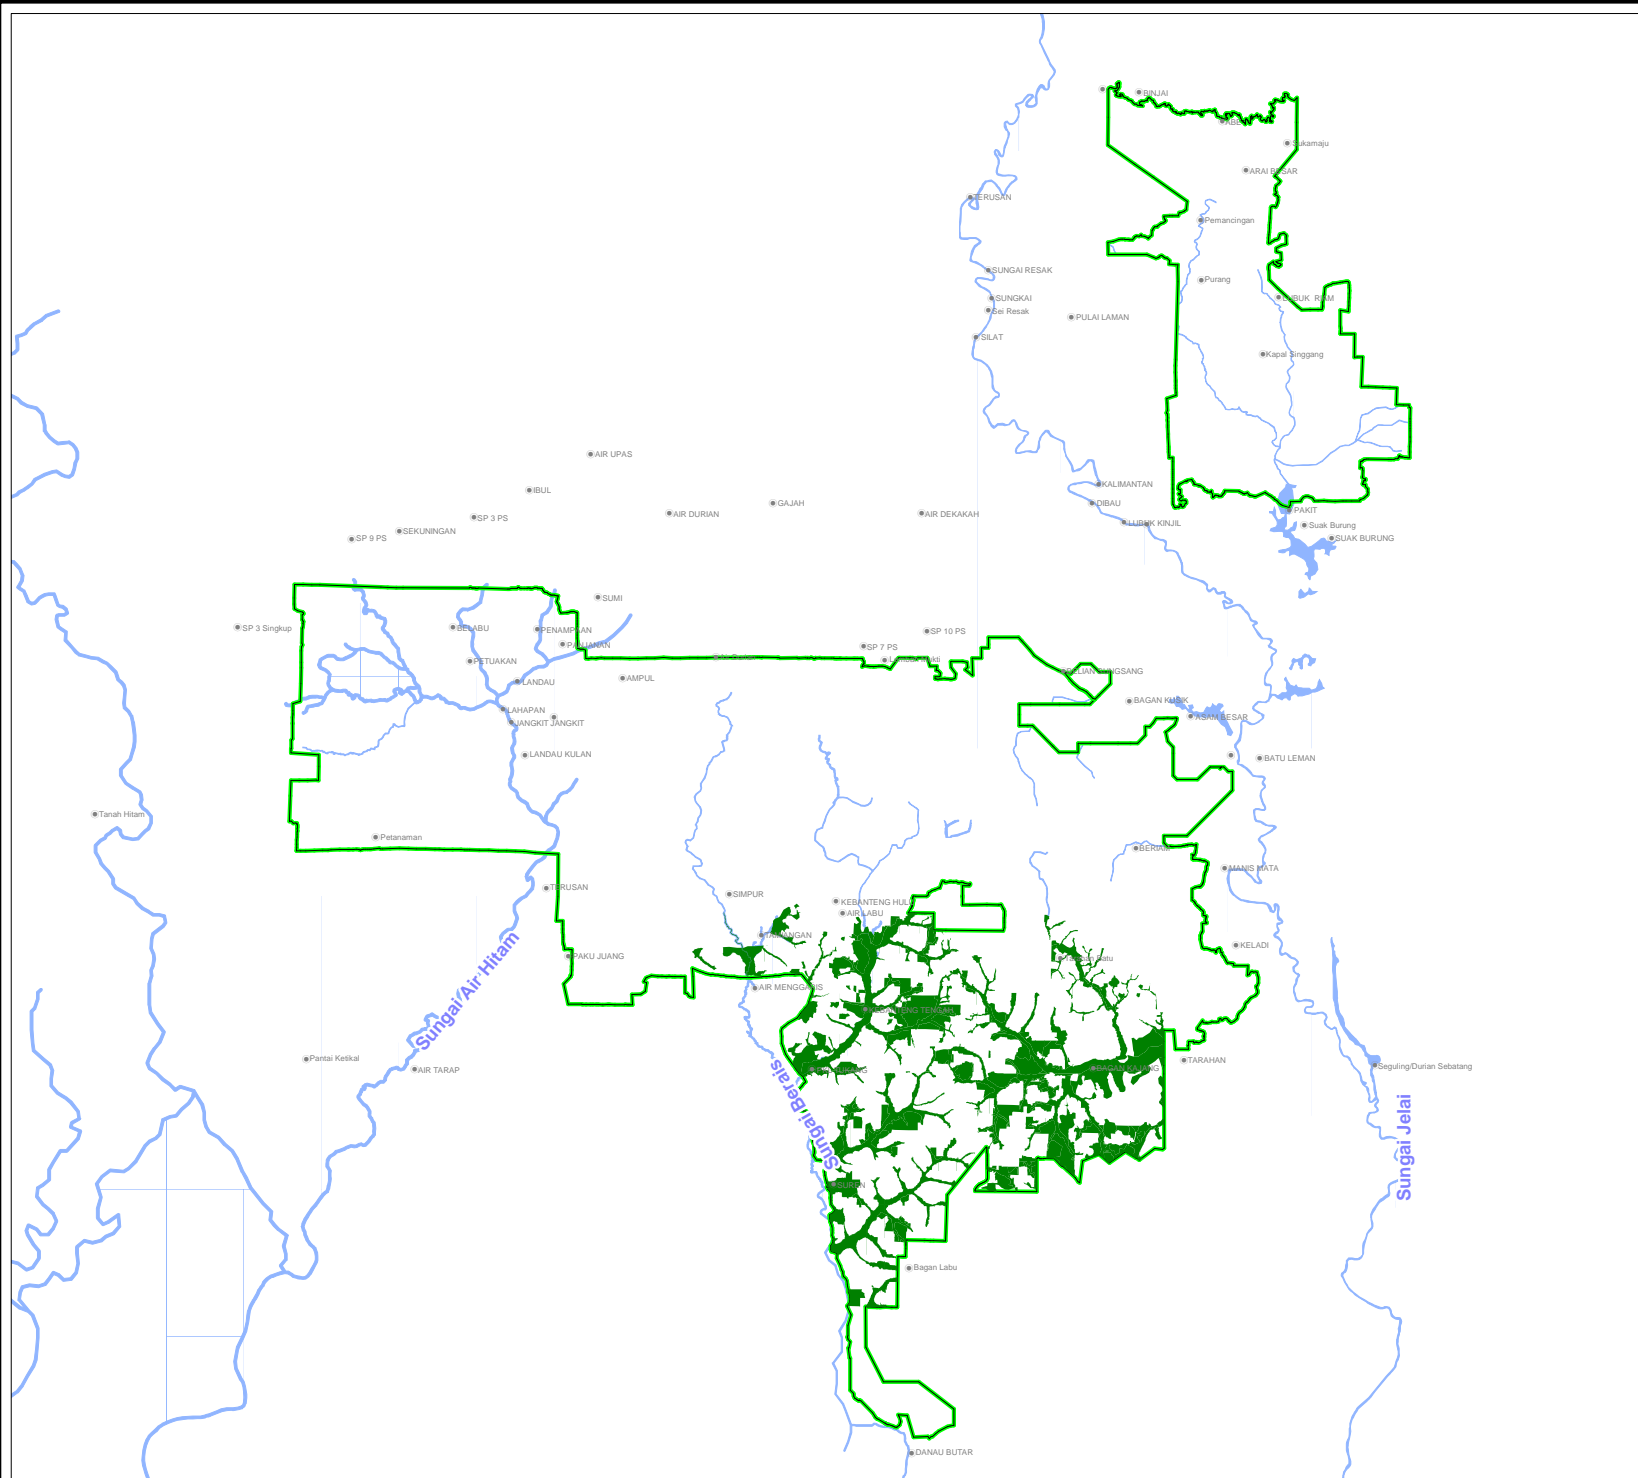

**PT. HARAPAN SAWIT LESTARI**  
**PETA HOT SPOT**

**DATA TANGGAL**  
**19 June 2019**

**Keterangan :**

-  HSL / ISK Boundary
-  Hcv
-  Hot Spot

**Data Sources**

1. Badan Meteorologi Klimatologi Dan Geofisika
2. Global Forest Watch
3. Lembaga Penerbangan Dan Antariksa Nasional

**Datum and Projection**

Projeksi : UTM Zone 49S  
 Datum : WGS 84

Location Index

Map Registered No : 525HSL/ISK/Hotspot/2019  
 Date Prepared : 19 June 2019  
 Replaces :  
 Prepared by : D. Triyadi

**PT. Harapan Sawit Lestari**