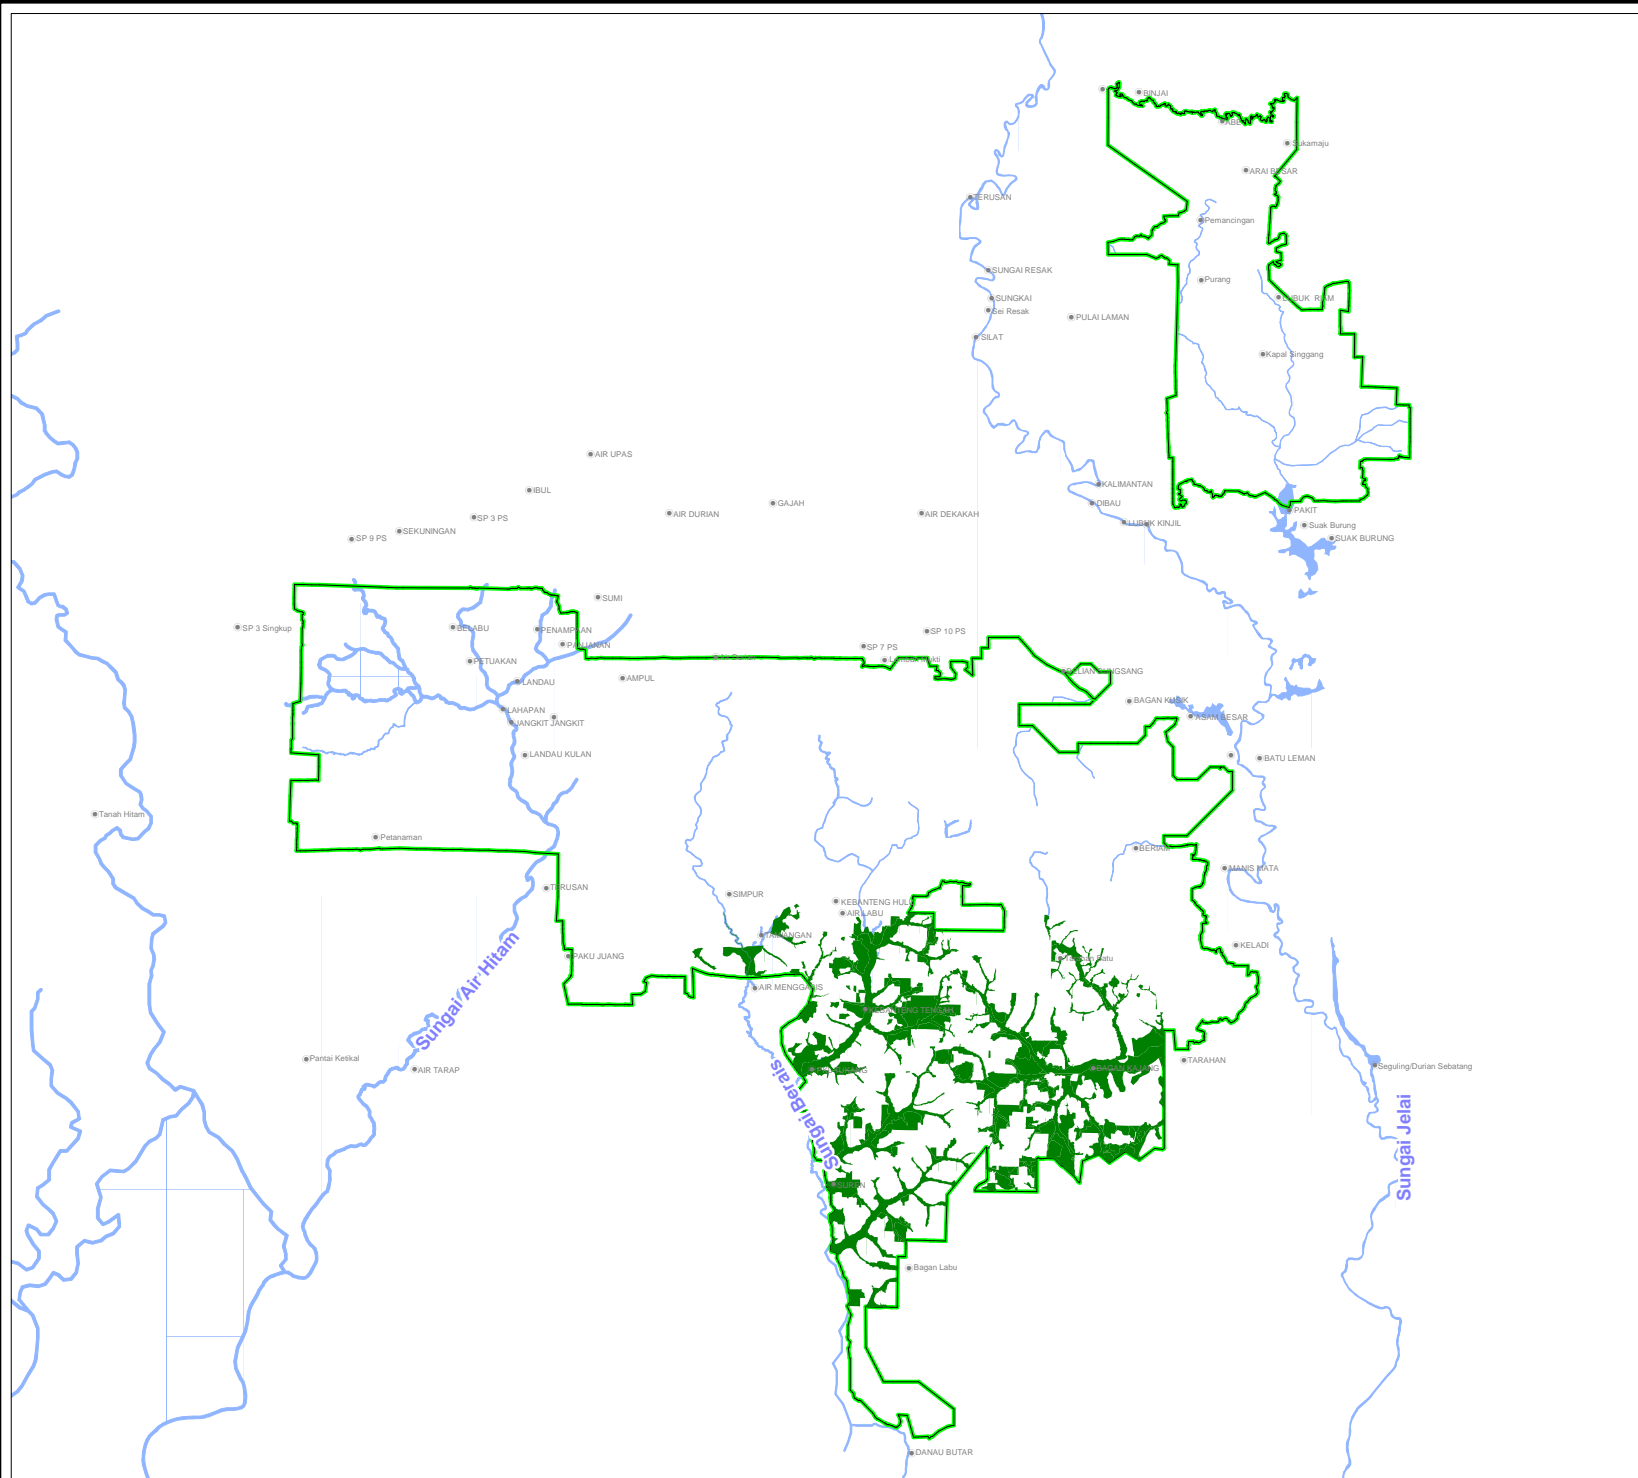

PT. HARAPAN SAWIT LESTARI
PETA HOT SPOT

DATA TANGGAL
8 June 2019

Keterangan :

-  HSL / ISK Boundary
-  Hcv
-  Hot Spot

Data Sources

1. Badan Meteorologi Klimatologi Dan Geofisika
2. Global Forest Watch
3. Lembaga Penerbangan Dan Antariksa Nasional

Datum and Projection

Projeksi : UTM Zone 49S
Datum : WGS 84

Location Index

Map Registered No : 514HSL/ISK/Hotspot/2019
Date Prepared : 8 June 2019
Replaces :
Prepared by : D. Triyadi

PT. Harapan Sawit Lestari