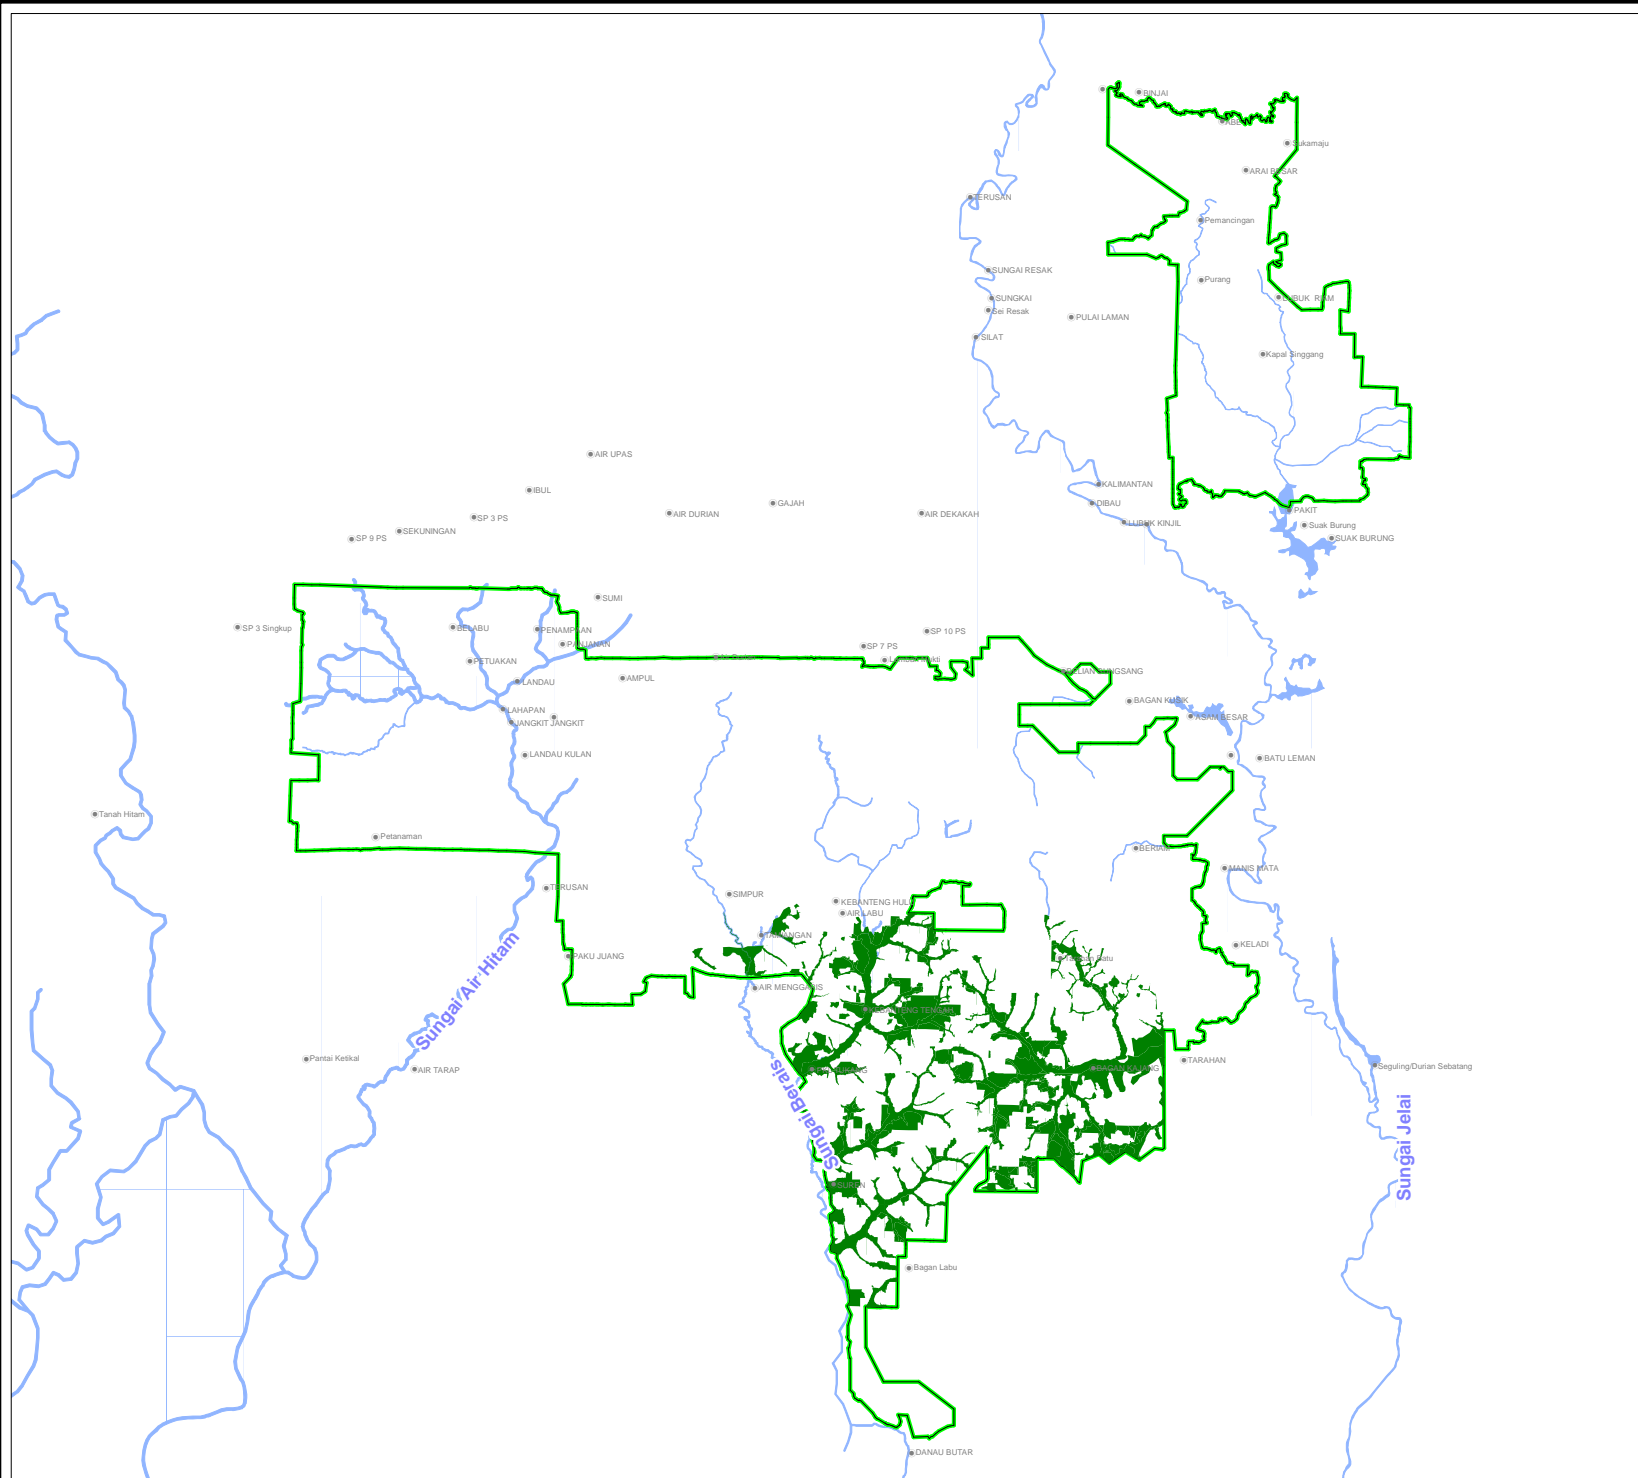

PT. HARAPAN SAWIT LESTARI
PETA HOT SPOT

DATA TANGGAL
5 June 2019

Keterangan :

-  HSL / ISK Boundary
-  Hcv
-  Hot Spot

Data Sources

1. Badan Meteorologi Klimatologi Dan Geofisika
2. Global Forest Watch
3. Lembaga Penerbangan Dan Antariksa Nasional

Datum and Projection

Projection : UTM Zone 49S
Datum : WGS 84

Location Index

Map Registered No : 511HSL/ISK/Hotspot/2019
Date Prepared : 5 June 2019
Replaces :
Prepared by : D. Triyadi

PT. Harapan Sawit Lestari