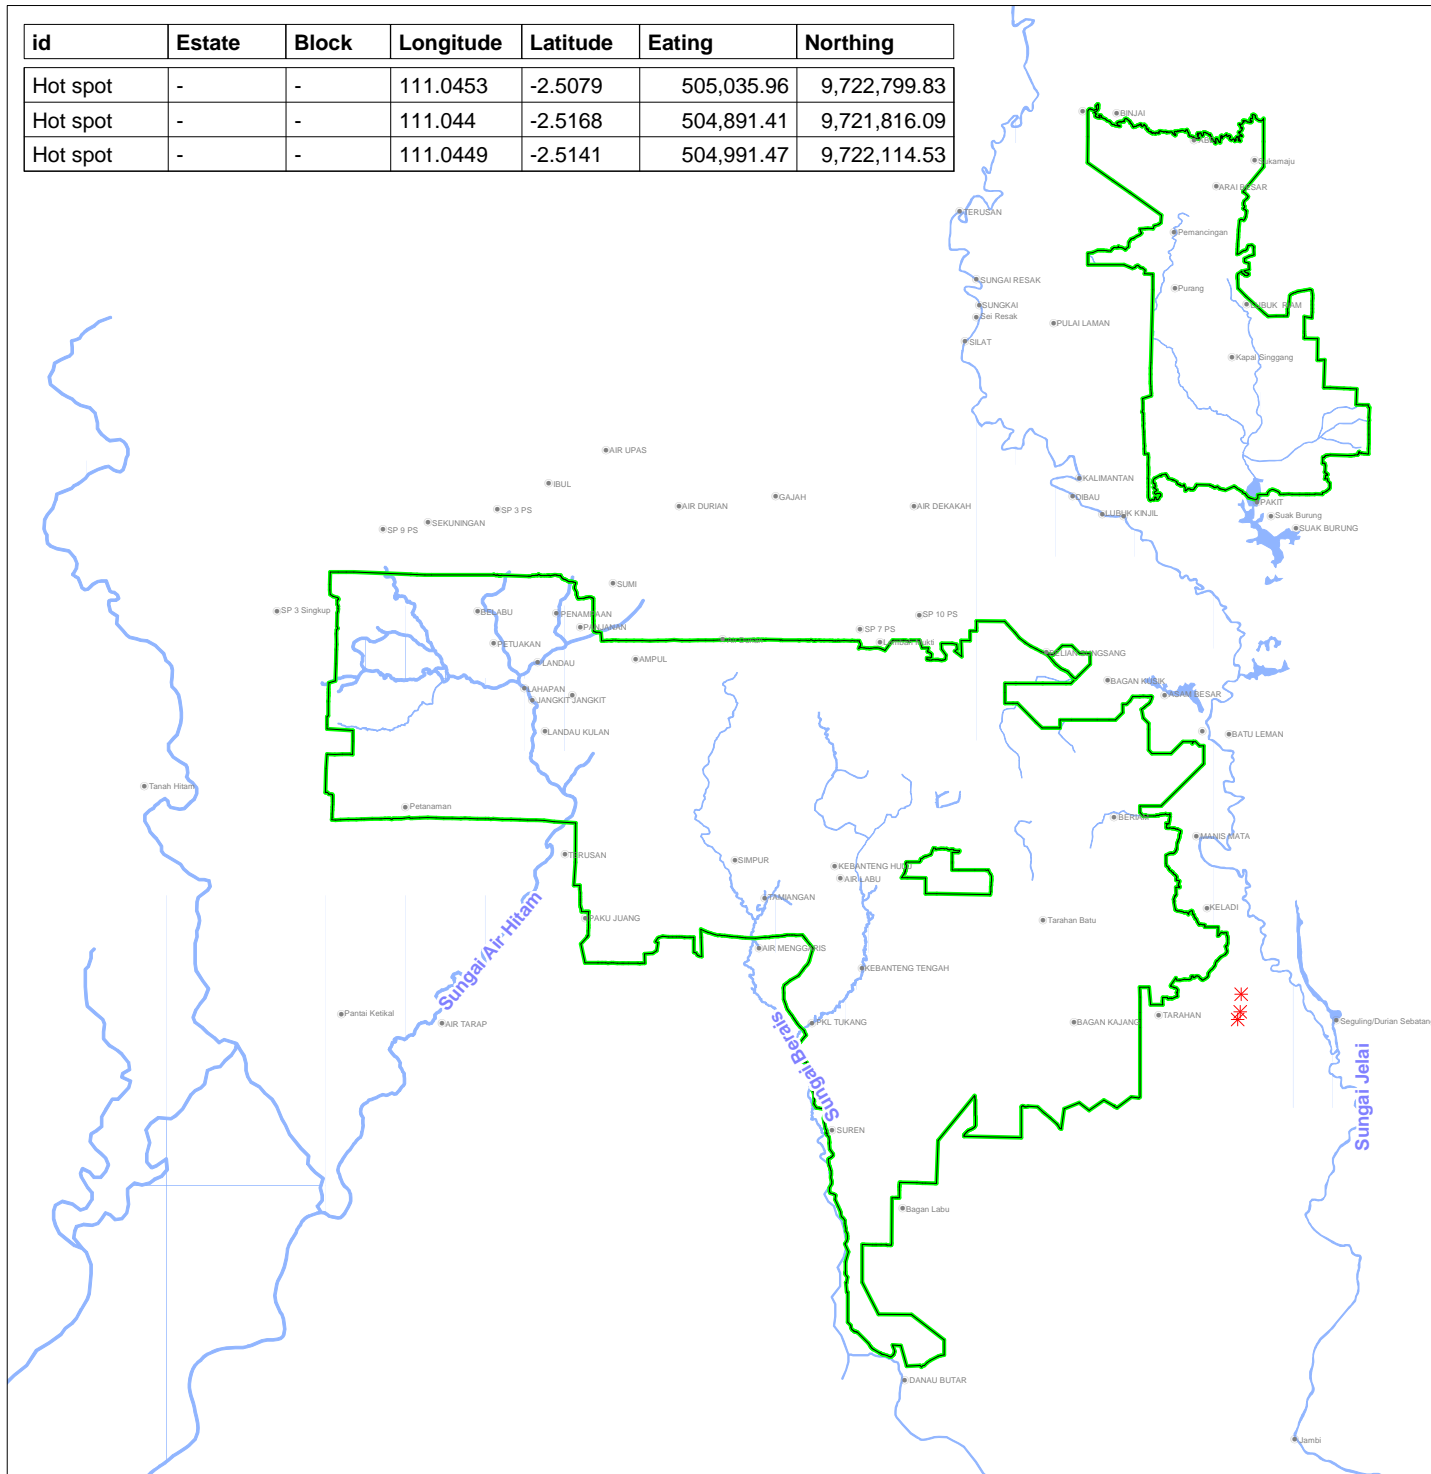

id	Estate	Block	Longitude	Latitude	Eating	Northing
Hot spot	-	-	111.0453	-2.5079	505,035.96	9,722,799.83
Hot spot	-	-	111.044	-2.5168	504,891.41	9,721,816.09
Hot spot	-	-	111.0449	-2.5141	504,991.47	9,722,114.53

PT. HARAPAN SAWIT LESTARI
PETA HOT SPOT

DATA TANGGAL
17 Agustus 2018

Keterangan :

- HSL / ISK Boundary
- * Hot Spot

Data Sources

1. Badan Meteorologi Klimatologi Dan Geofisika
2. Global Forest Watch
3. Lembaga Penerbangan Dan Antariksa Nasional

Datum and Projection

Projection : UTM Zone 49S
Datum : WGS 84

Location Index

Map Registered No : A.348HSL/ISK/Hotspot/2018
Date Prepared : 17 Agustus 2018
Replaces :
Prepared by : D. Triyadi

PT. Harapan Sawit Lestari